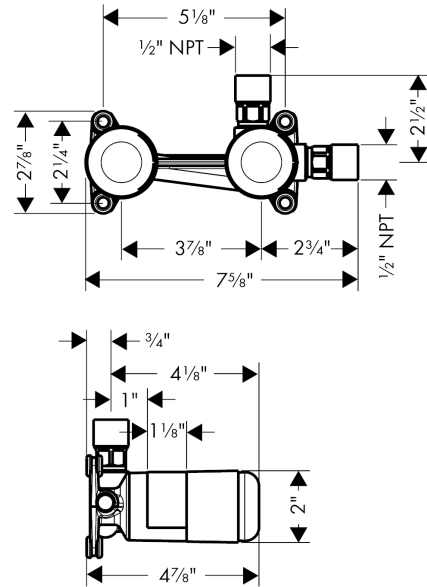

HG 2-hole basin mixer basic set

Surfaces: n.a. Article Number: 13622181

Description

product features

- connection from left or right
- connection dimension: G 1/2

Product image

Scale drawing

HG 2-hole basin mixer basic set

Surfaces: n.a. Article Number: 13622181

Exploded Drawing

Year of production: >12/09

HG 2-hole basin mixer basic set

Surfaces: n.a. Article Number: 13622181

Spare part list

Year of production: >12/09

Pos.	Description	Article Number	PC	PU
1	O-ring 18x2	98181000	2	1
2	extension set for 13622180	31971000	0	1
a	O-ring 18x2,5	98139000	1	1