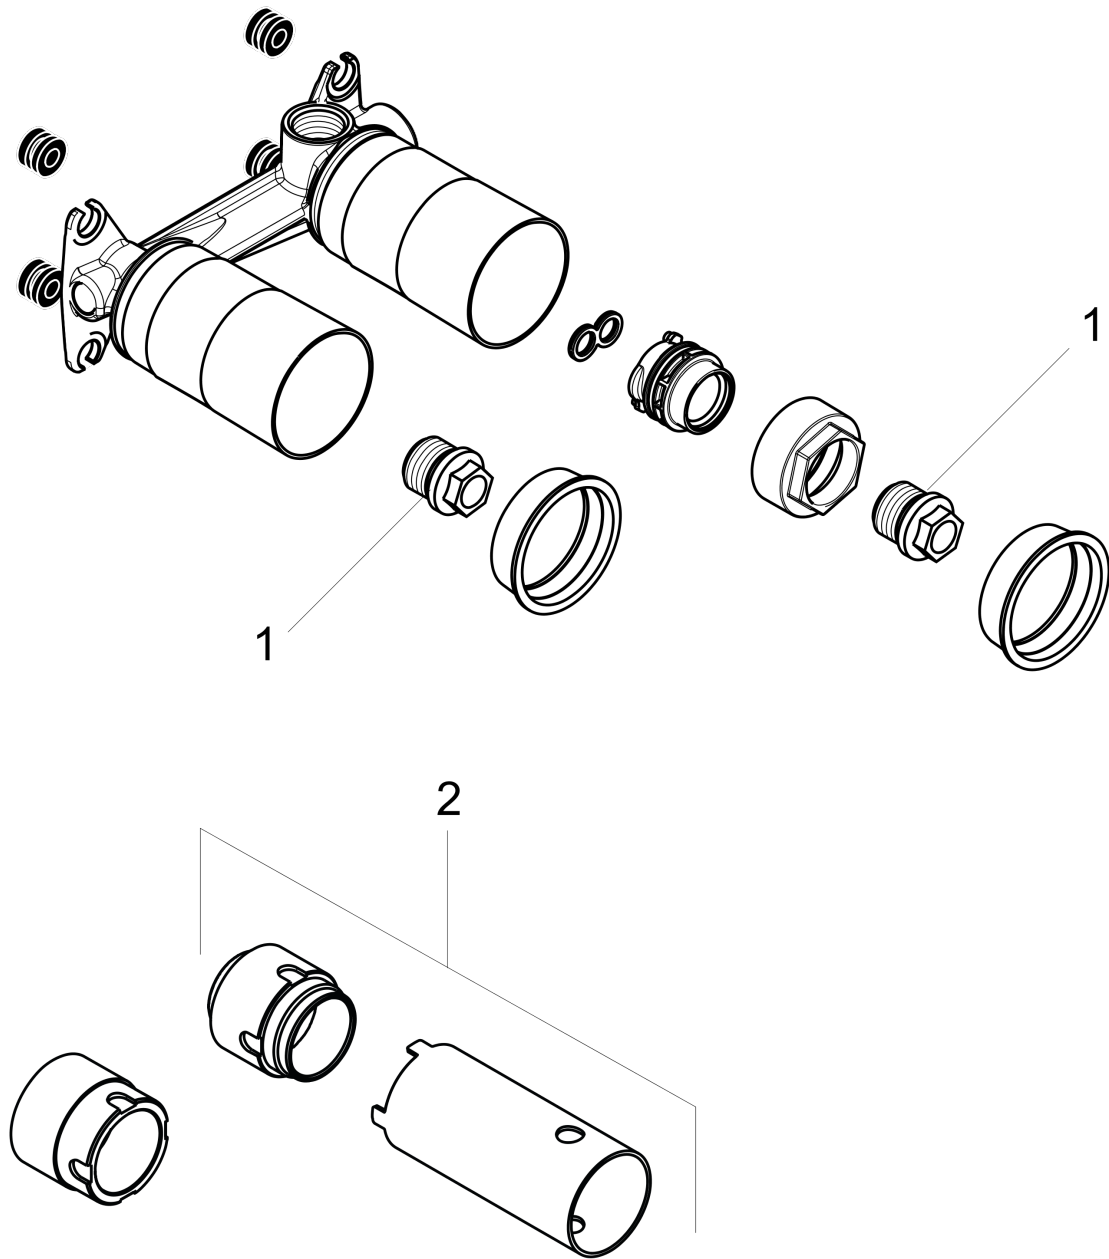

HG 2-hole basin mixer basic set

Surfaces: n.a. Article Number: 13622181

Description

product features

- connection from left or right
- connection dimension: G 1/2

Product image

Scale drawing

HG 2-hole basin mixer basic set

Surfaces: n.a. Article Number: 13622181

Exploded Drawing

Year of production: >12/09

HG 2-hole basin mixer basic set

Surfaces: n.a. Article Number: 13622181

Spare part list

Year of production: >12/09

Pos.	Description	Article Number	PC	PU
1	O-ring 18x2	98181000	2	1
2	extension set for 13622180	31971000	0	1
a	O-ring 18x2,5	98139000	1	1